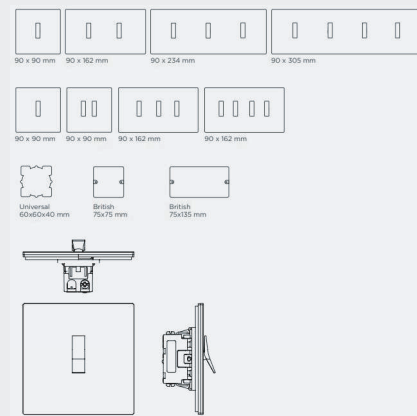

Brushed black aluminium

Brushed stainless steel

Golden brass

Corian

Stamped stainless steel

Soft polished brass

Wechat

Whatsapp